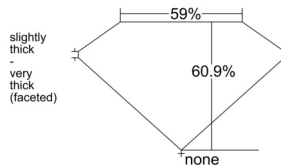

GIA®

FACSIMILE

GIA REPORT

7558134631

Verify this report at GIA.edu

GIA NATURAL DIAMOND DOSSIER®

April 29, 2026
GIA Report Number 7558134631
Shape and Cutting Style ..... Heart Brilliant
Measurements ..... 5.78 x 6.63 x 4.04 mm

GRADING RESULTS

Carat Weight ..... 0.91 carat
Color Grade ..... E
Clarity Grade VS1

ADDITIONAL GRADING INFORMATION

Polish ..... Excellent
Symmetry ..... Excellent
Fluorescence ..... None
Clarity Characteristics..... Cloud, Indented Natural, Pinpoint
Inscription(s): GIA 7558134631

PROPORTIONS

Profile not to actual proportions

GRADING SCALES

GIA COLOR SCALE		GIA CLARITY SCALE		
COLORLESS	D	VERY VERY SLIGHTLY INCLUDED	FLAWLESS	
	E		INTERNALLY FLAWLESS	
	F		VS₁	
	G		VS₂	
	NEAR COLORLESS	H	VERY SLIGHTLY INCLUDED	VS₁
		I		VS₂
		J	SLIGHTLY INCLUDED	S₁
		K		S₂
		L		I₁
		M		I₂
FAINT	N	INCLUDED	I₃	
	O			
	P			
	Q			
	R			
	S			
VERT LIGHT	T			
	U			
	V			
	W			
	X			
	Y			
LIGHT	Z